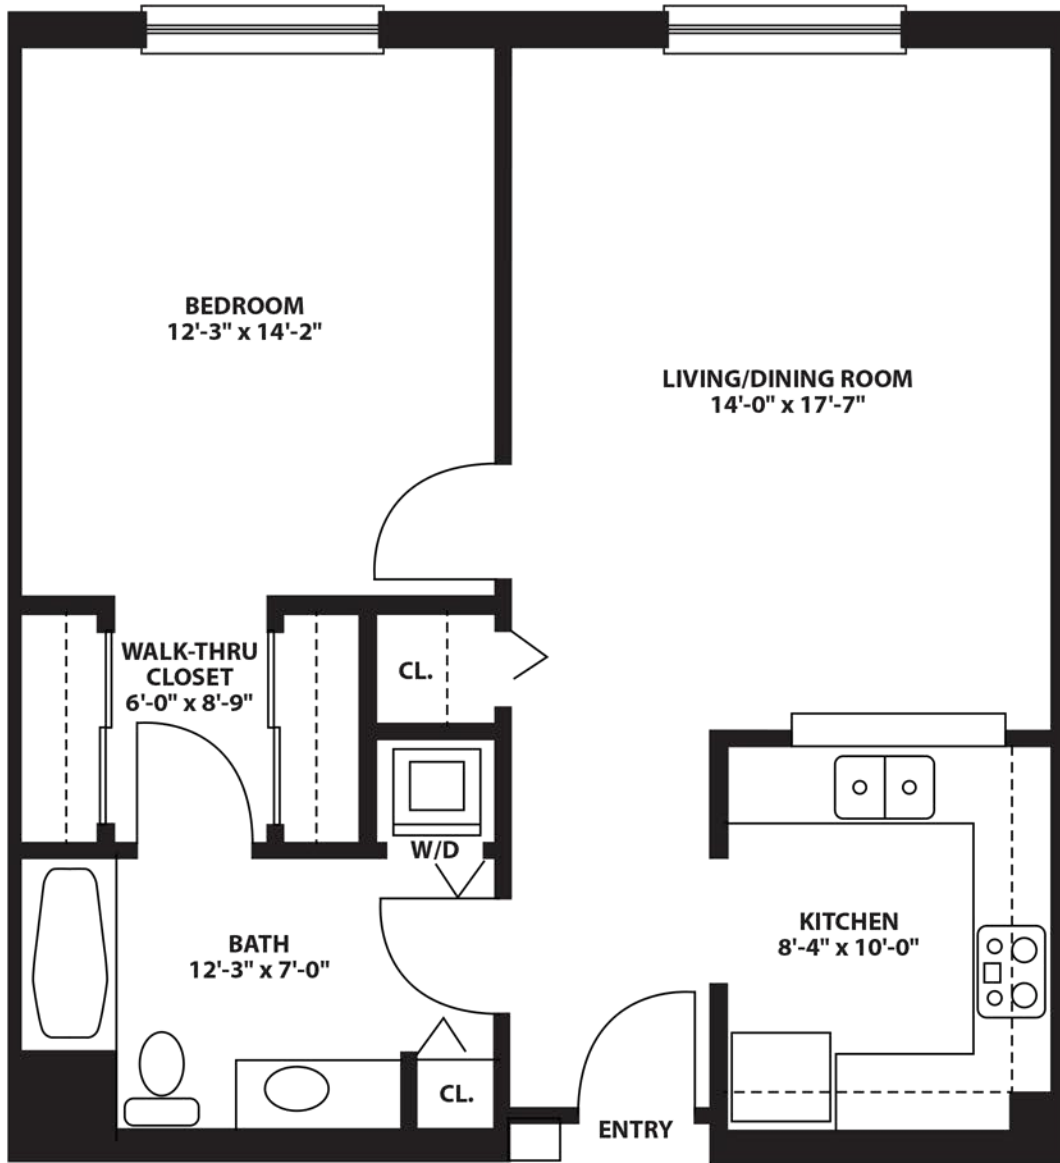

# Floor Plans

## Sterling Park One Bedroom Deluxe

One Bedroom, One Bath

756 sq. ft.

Actual dimensions may vary.

101 Theall Road | Rye, New York 10580 | [www.theosborn.org](http://www.theosborn.org)

**The Osborn**  
A tradition of gracious retirement living.