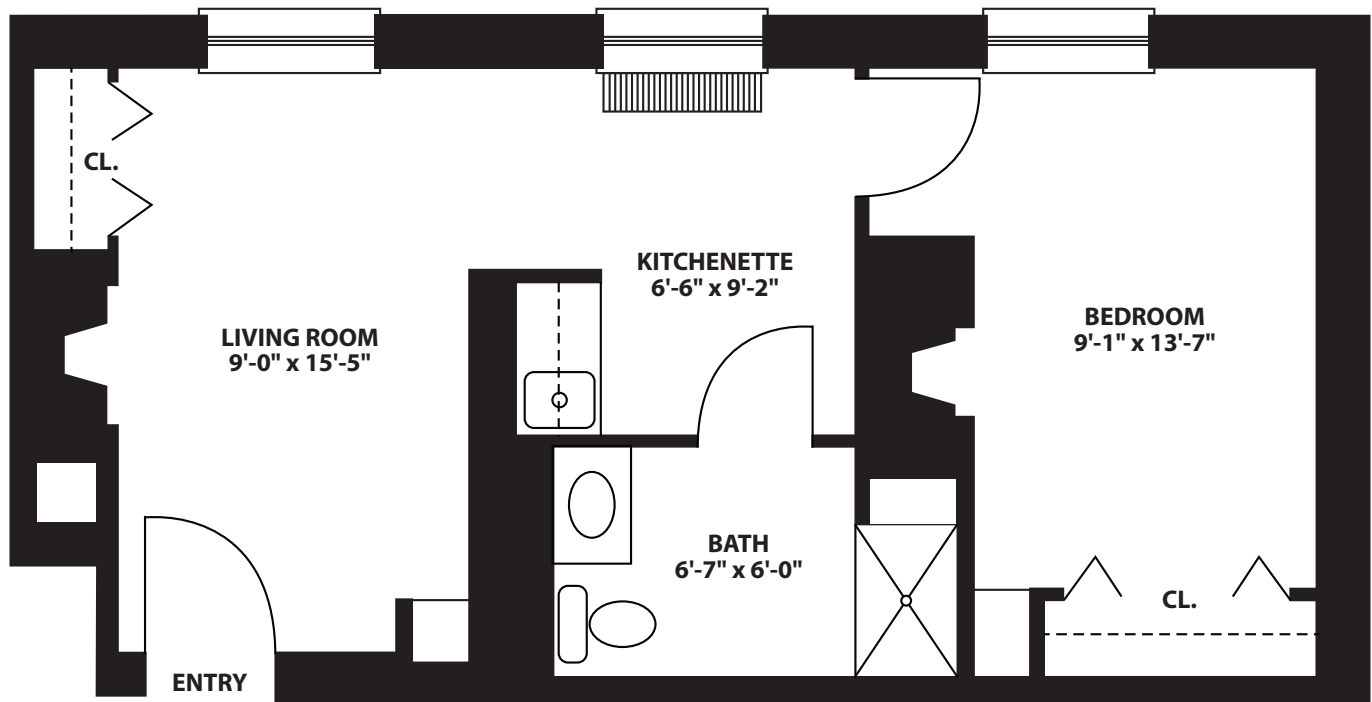

# Floor Plans

## One Bedroom Rental

One Bedroom, One Bath  
417 sq. ft.

Actual dimensions may vary.

101 Theall Road | Rye, New York 10580 | [www.theosborn.org](http://www.theosborn.org)

**The Osborn**  
A tradition of gracious retirement living.