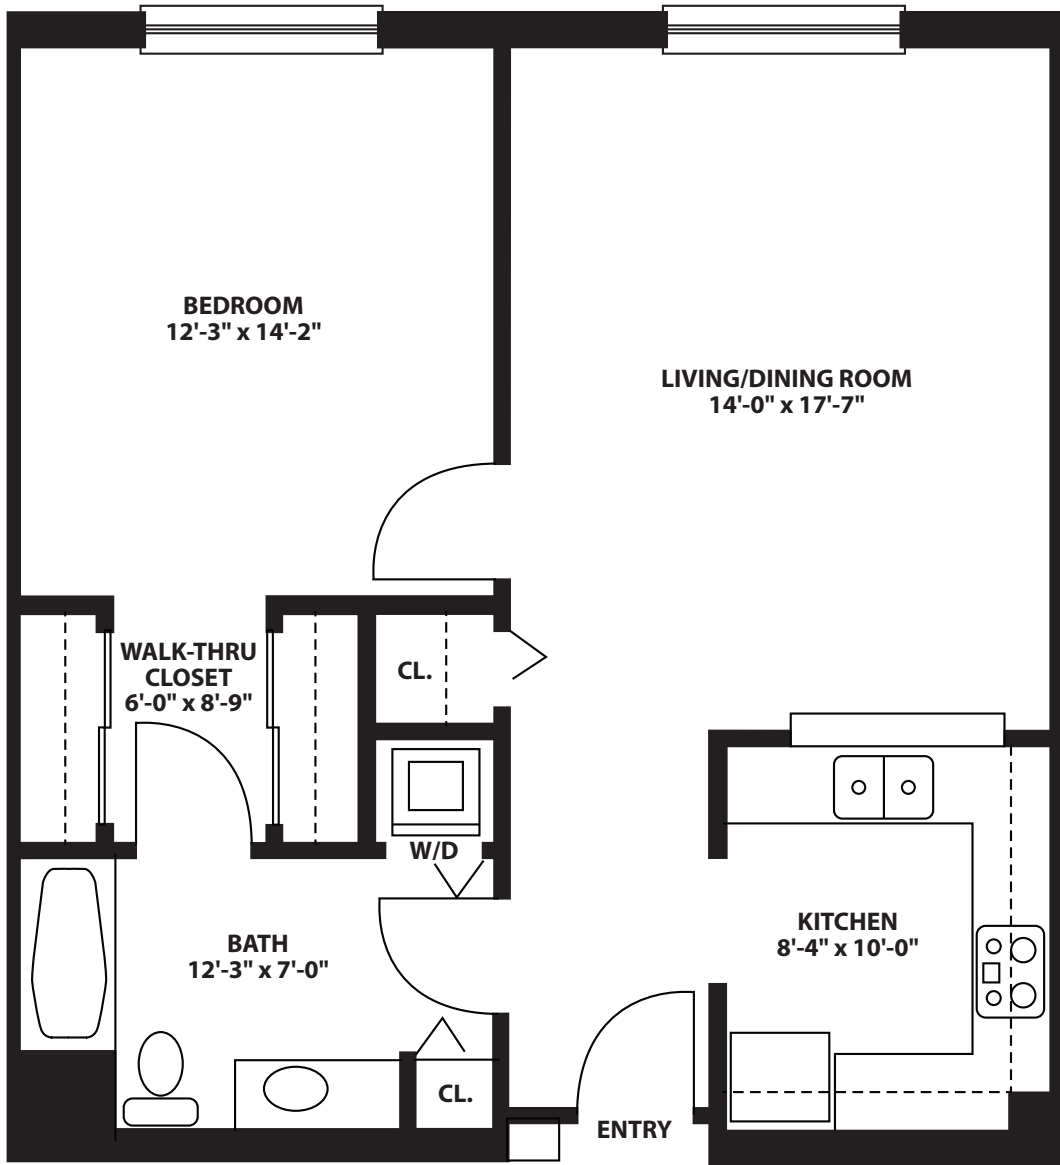

# Floor Plans

## Sterling Park One Bedroom Deluxe

One Bedroom, One Bath

756 sq. ft.

Actual dimensions may vary.

101 Theall Road | Rye, New York 10580 | [www.theosborn.org](http://www.theosborn.org)

**The Osborn**  
A tradition of gracious retirement living