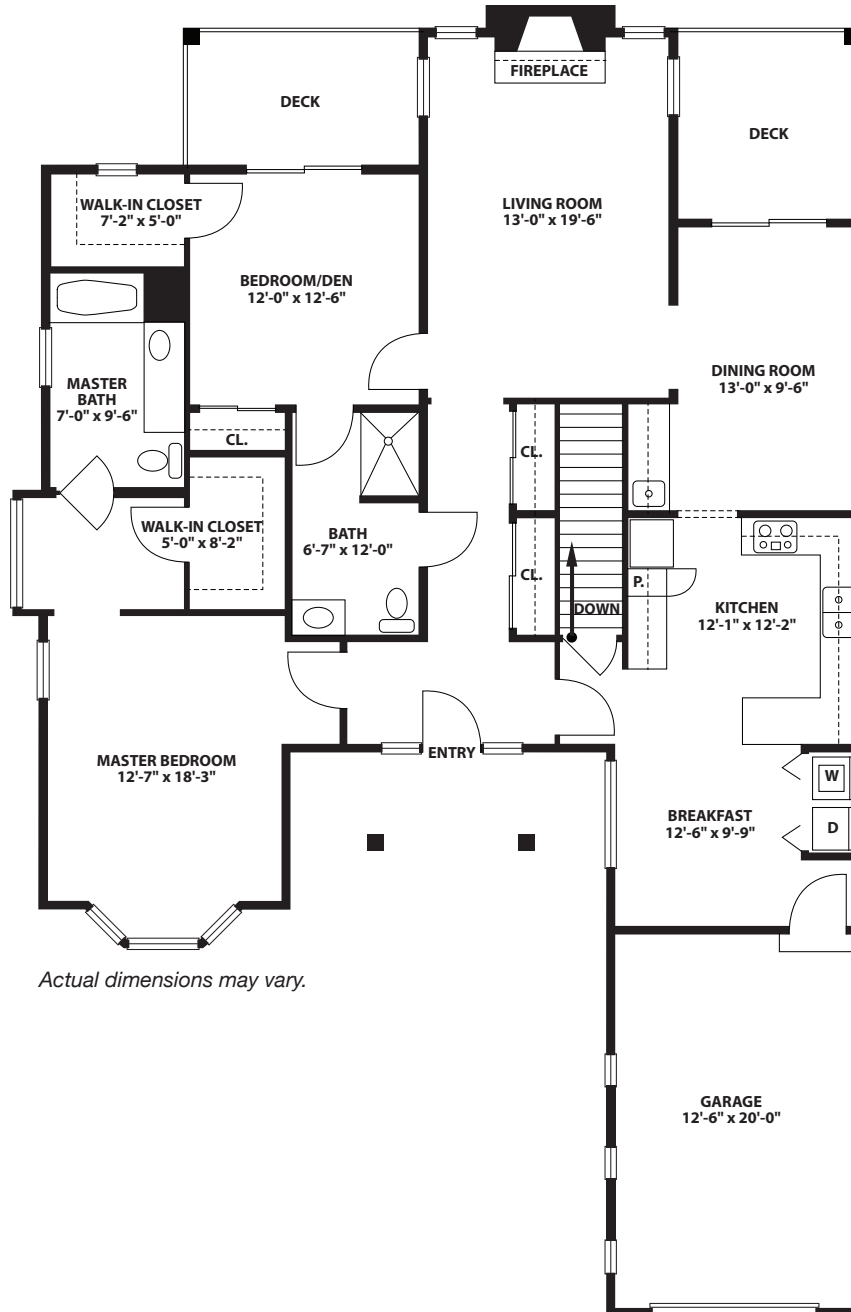

# Floor Plans

## Sterling Park Two Bedroom Garden Home

Two Bedroom, Two Bath

1,660 sq. ft.

Actual dimensions may vary.

101 Theall Road | Rye, New York 10580 | [www.theosborn.org](http://www.theosborn.org)

**The Osborn**  
A tradition of gracious retirement living.