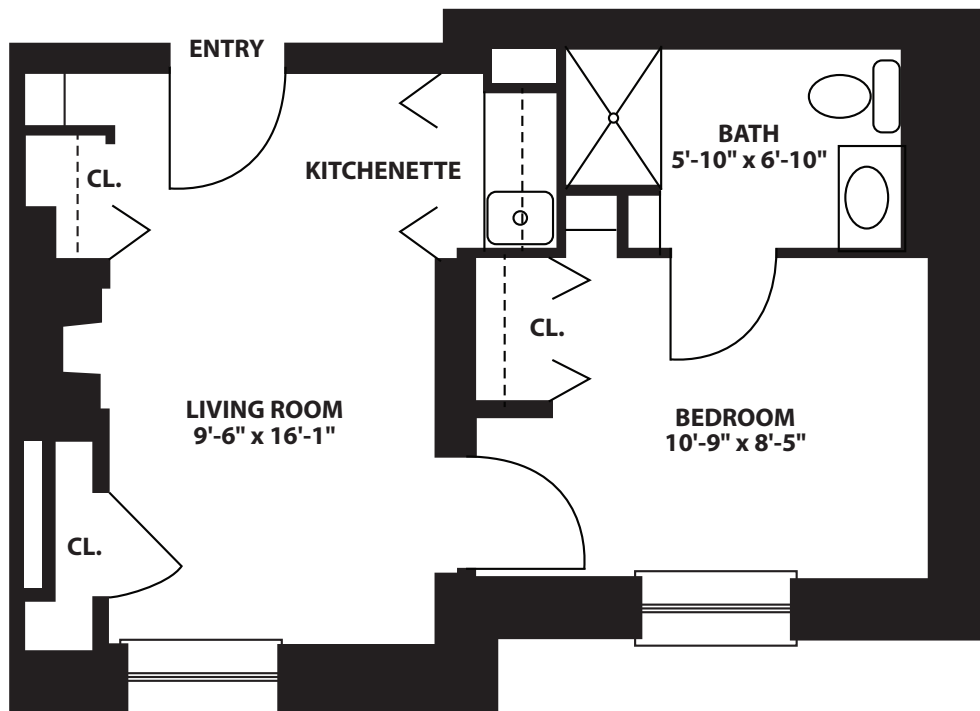

# Floor Plans

## Studio Alcove Rental

One Bedroom, One Bath  
335 sq. ft.

Actual dimensions may vary.

101 Theall Road | Rye, New York 10580 | [www.theosborn.org](http://www.theosborn.org)

**The Osborn**  
A tradition of gracious retirement living.